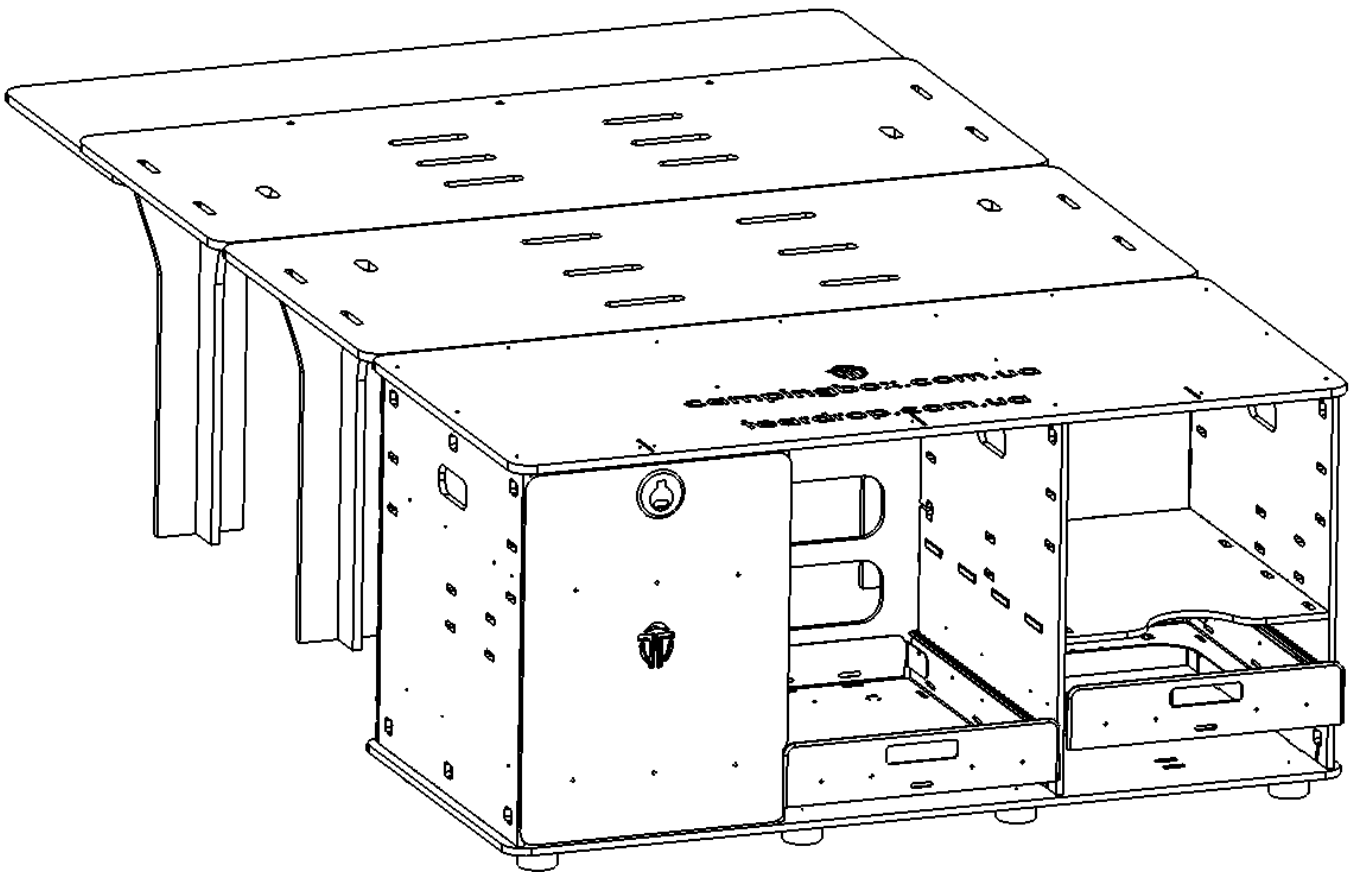

Camper Box

	Description	Num
1	Screw M4x15 mm	52 pcs
2	Screw M4x35 mm	16 pcs
3	Screw M4x45 mm	31 pcs
4	Screw M4x25 mm	6 pcs
5	Screw M4x10 mm	38 pcs
6	Nut M4	135 pcs
7	Bolt M8x30 mm	4 pcs
8	Nut furniture M8	3 pcs
9	Screw M6*50	9 pcs
10	Nut M6	9 pcs
11	Washer M6	9 pcs
12	Screw M2.5x16 mm	90 pcs
13	Telescopic slide (T1 and T2)	4 pcs
14	Base bracket (A)	31 pcs
15	Plastic thumbwheel (J)	3 pcs
16	Plastic feet D-50mm H-30mm (B)	8 pcs
17	Drill Bit 2 mm	1 pcs
18	Mount for garbage bag	1 pcs
19	Orange strap	3 pcs
20	Black strap	2 pcs
21	Mattress 40 (80)*1200*2015mm with cover	1 pcs
22	Foot locking elastic band 580-600mm (T)	4 pcs
23	Cover	1 pcs
24	Drawer	4 pcs
25	20L canister with tap	1 pcs
26	Lock for fixing the drawer (X1 and X2)	1 pcs
27	Royal hinge (F)	2 pcs
28	Sink	1 pcs